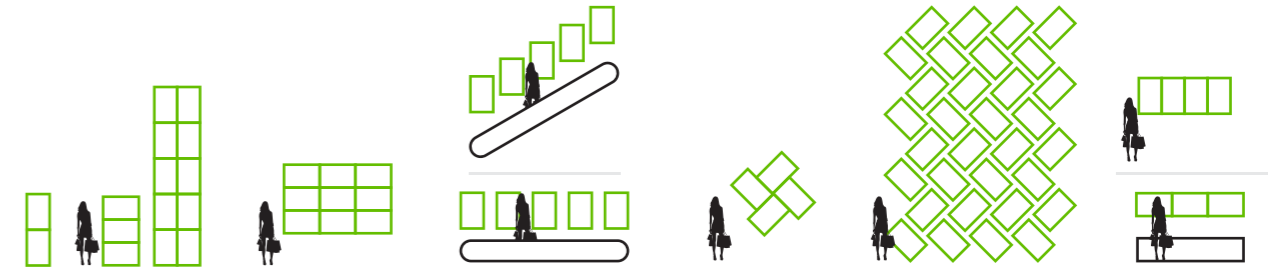

Video Walls Powered by

Ask our channel partners today!

	Totem	Desktop	Synchronized	Artistic	Architectural	Informational
Max content resolution	4K	4K	4K	4K	Unlimited	Info Layer Unlimited Video Layer 4K