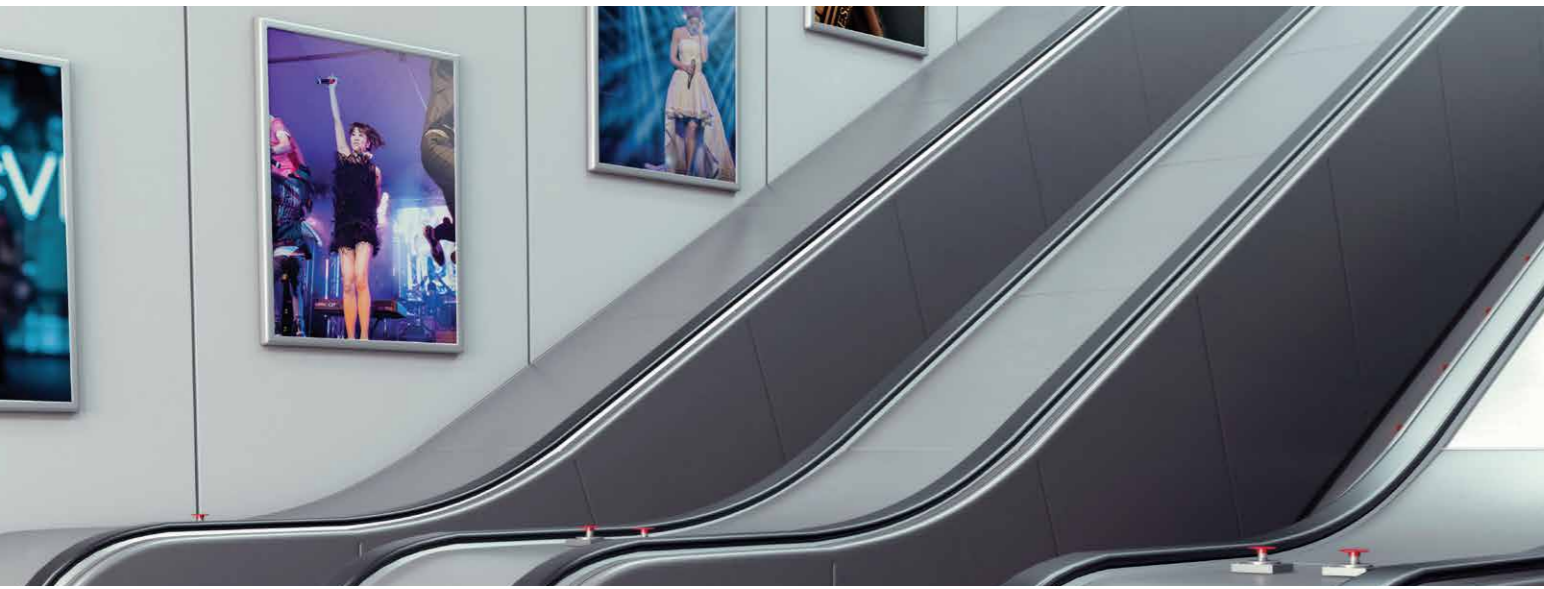

Our Solutions Are All Around You!

Complete Peace of Mind for All of Your Solutions

Never worry a day about your solution

Signagelive gives you a complete platform from content creation to system maintenance. Advanced installations can be achieved by simple setup. Backend data integration is also possible. The dashboard gives you complete visibility of your network and player status.

Why wait? Choose an award winner today for your video wall!

AnyTiles video wall: AnyTiles scales infinitely without losing pixel quality by utilizing the latest "Distributed Graphics Architecture", to connect and coordinate multiple media players or controllers. Signagelive is the first software partner to support AnyTiles control through SMIL.