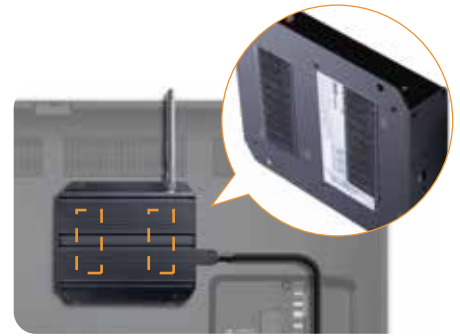

XMP-7300
Product Webpage

Product Photos

Wall bracket
115 mm x 100 mm

Velcro

Technical Specification

Video Format Supported

- H.265/HEVC up to 4K (3840 x 2160)
- H.264/AVC up to 1080p (1920 x 1080)
- MPEG-4 up to 1080p (1920 x 1080)
- MPEG-2 up to 1080p (1920 x 1080)
- MPEG-1 up to 1080p (1920 x 1080)
- VC-1 up to 1080p (1920 x 1080)