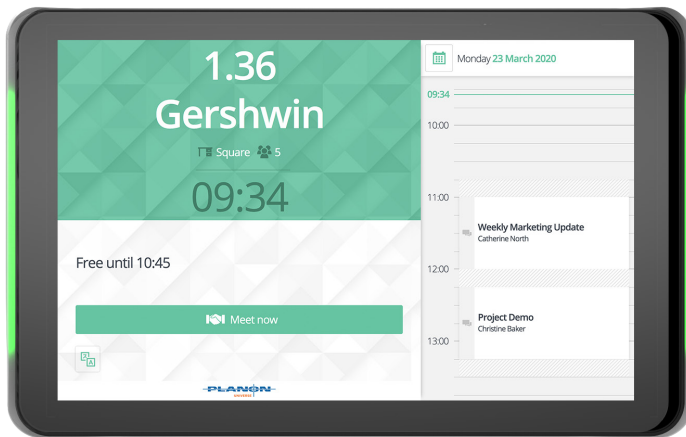

IADEA ROOM BOOKING TECHNOLOGY

For efficient space management and innovative workplace strategies that are aligned with the changing needs of enterprise.

www.IAdea.com

IAdea 10 Inch Room Booking Panel Series

IAdea room booking panels operate 365 days of the year and are easy to support. Consumer panels and tablets are just not designed for this kind of prolonged usage. Planon and IAdea partnered solution offers facility managers a room management system that is quick to deploy and a safe workplace.