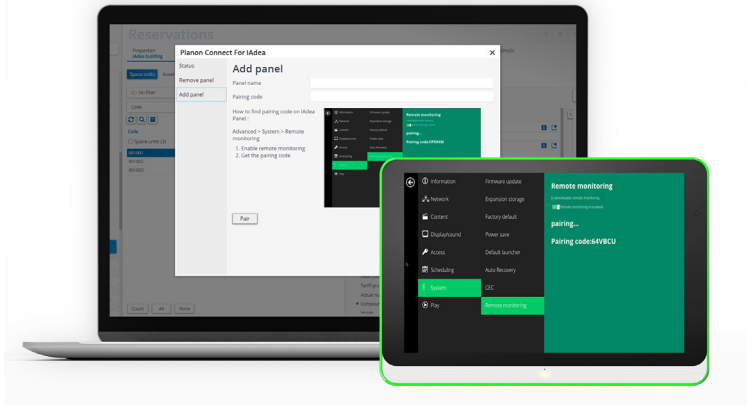

Sleek Design That Elevates Any Workspace Interior

With a sleek brush metal finish, elegant design, built-in cable management, and single-wire installation, IAdea room booking panels radiate a professional and stylish impression. Its beautiful halo light helps teams locate available meeting spaces at a glance while creating a vibrant mood in the workplace.

Deploy and Manage Directly from the Cloud

Planon Connect For IAdea

Planon Connect For IAdea: Remote Device Management Service

IT staff already have enough things to keep their eyes on, let alone another third-party management application. Handily, the Planon Connect for IAdea plugin comes fully integrated, accessible directly through the Planon platform for effortless first-time setups, remote management, monitoring and troubleshooting without the need for third-party software or onsite staff.

Designed for Speedy Deployments

Gone are the days of lengthy individual device setup; IAdea's room booking panels are specifically designed for speedy setups. IT staff can easily make use of the simple in-platform pairing procedure to get all their room booking panels connected and useable in a matter of no time.