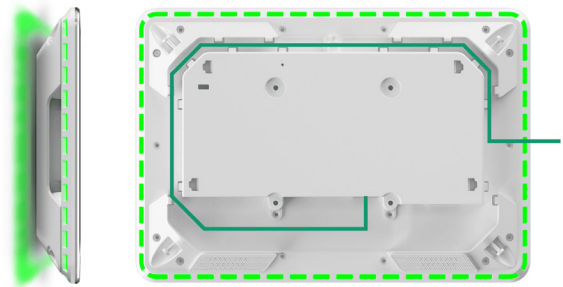

Sleek Design That Elevates Any Workspace Interior

With a sleek brush metal finish, elegant design, built-in cable management, and single-wire installation, IAdea room booking panels radiate a professional and stylish impression. Its beautiful halo light helps teams locate available meeting spaces at a glance while creating a vibrant mood in the workplace.

Deploy and Manage Directly from the Cloud

Planon Connect For IAdea

Planon Connect For IAdea: Remote Device Management Service

IT staff already have enough things to keep their eyes on, let alone another third-party management application. Handily, the Planon Connect for IAdea plugin comes fully integrated, accessible directly through the Planon platform for effortless first-time setups, remote management, monitoring and troubleshooting without the need for third-party software or onsite staff.