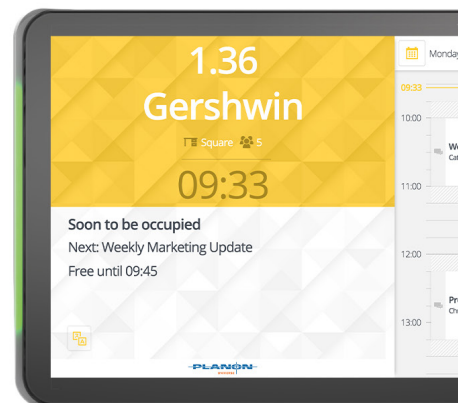

10-Point Multi-Touch

A highly responsive touch-screen ensures a consistent room booking user experience for users.

Perfecting the Essentials of Room Management

Touch. Book. Meet.

No more time-consuming typing and submitting via a website. Instead, increase operation efficiency by using touch screen to book meeting room ad hoc. Designed specifically for those fashionable glass meeting rooms, the glass mount allows for simple installation while keeping the glass as pristine as possible.

Sleek Design That Elevates Any Workspace Interior

With a sleek brush metal finish, elegant design, built-in cable management, and single-wire installation, IAdea room booking panels radiate a professional and stylish impression. Its beautiful halo light helps teams locate available meeting spaces at a glance while creating a vibrant mood in the workplace.

Deploy and Manage Directly from the Cloud

Planon Connect For IAdea

Planon Connect For IAdea: Remote Device Management Service

IT staff already have enough things to keep their eyes on, let alone another third-party management application. Handily, the Planon Connect for IAdea plugin comes fully integrated, accessible directly through the Planon platform for effortless first-time setups, remote management, monitoring and troubleshooting without the need for third-party software or onsite staff.