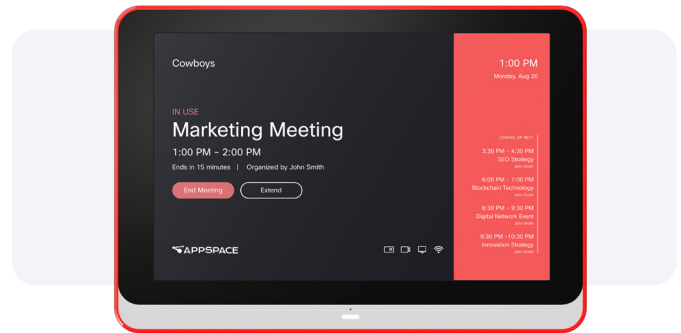

Connect your people, places, and spaces

Easily modernize your workplace

Today, people work from everywhere — from the living room to the office to the airport and back again. When the office is the best place for teams to connect, the Appspace platform can help book rooms, desks, parking spots, and other resources so employees can get what they need to work best while keeping things flexible.

With Appspace and IAdea, organizations have a solution that ensures it is easy to manage and book spaces when employees need it. With an easy-to-install room booking panel and the power of the Appspace platform, organizations will have a streamlined process that lets team members book whatever they need from wherever they are with clear availability options and instructions.

- **Easy to use**
Simple set-up in both Appspace and installation of the IAdea room booking panel
- **Always on brand**
Book resources, check-in, or extend reservations from anywhere with the Appspace app or on the spot via the IAdea room booking panel
- **Optimize your workplace**
Integrates with your existing providers

**IDea WRP-1000-APP
Enterprise Room Booking Panel**

- 10.1" LCD highly-responsive touchscreen panel
- 360° LED halo light provides soft illumination for at-a-glance room availability
- Certified NFC and HID readers with additional support for HID Mobile Access for secure ID authentication
- Echo-canceling microphone and crystal-clear speakers for effective two-way communication
- Support for the most stringent enterprise-grade security standards
- Power over Ethernet (PoE) for a tidy installation clear of cable clutter
- Room access control support for security-centric workplaces