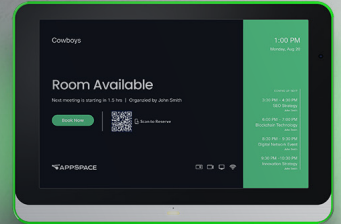

Connect your people, places, and spaces

Easily modernize your workplace

Today, people work from everywhere — from the living room to the office to the airport and back again. When the office is the best place for teams to connect, the Appspace platform can help book rooms, desks, parking spots, and other resources so employees can get what they need to work best while keeping things flexible.

With Appspace and IAdea, organizations have a solution that ensures it is easy to manage and book spaces when employees need it. With an easy-to-install room booking panel and the power of the Appspace platform, organizations will have a streamlined process that lets team members book whatever they need from wherever they are with clear availability options and instructions.

- **Easy to use**
  Simple set-up in both Appspace and installation of the IAdea room booking panel
- **Always on brand**
  Book resources, check-in, or extend reservations from anywhere with the Appspace app or on the spot via the IAdea room booking panel
- **Optimize your workplace**
  Integrates with your existing providers

Learn more at appspace.com/partners/ideia