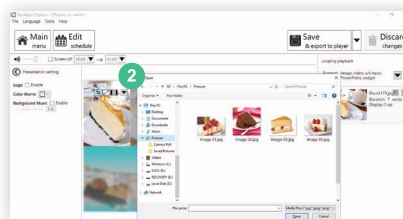

Beginner to get a head start

Intuitive UI Design

Drag & drop to create customized content and select built-in template to generate layout

Accept Multiple Media Format

Flexible with media content types, including Powerpoint, video, image, widget

Network Devices Discovery

Auto finding all of the devices connected to a network

Remote Content Update

Create and schedule playlists for all of your local and non-local in-service devices

- 1 Select template (Many vertical market templates available; example here: restaurant and QSR)

- 2 Change to your content

- 3 Select color theme from tools menu. Done!

SignApps Express	Standard	Cloud (License required)
Create looping content / dynamic playlists	●	●
Create multi-zone, interactive, live text, BrightWall, synchronized, and other advanced playlists	●	●
Create interactive trigger events	●	●
Support multiple content formats including image, media, PowerPoint, widget, ticker, audio, URL	●	●
Schedule playlists	●	●
Publish playlists to multiple device in local network	●	●
Publish playlists to multiple device in non-local network (remote content update)		●
Layout editor for creating templates		●