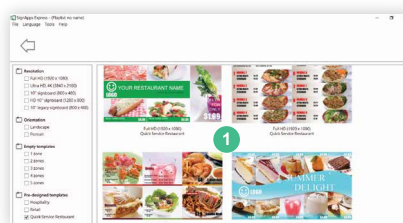

SignApps Express

When should you use IAdea SignApps Express?

Digital signage defines your customer's experience the moment he/she steps in your venue, whether it's a restaurant or a retail shop, an office building or a hotel lobby. At IAdea, we provide the most reliable hardware on the market. To enable customers with greater efficiency, IAdea SignApps Express is bundled with all IAdea devices – an elementary, easy-to-use tool that beginners in digital signage are welcome to leverage for simple demonstration, concept development and a quick run-through of all IAdea built-in features.

Beginner to get a head start

Intuitive UI Design

Drag & drop to create customized content and select built-in template to generate layout

Accept Multiple Media Format

Flexible with media content types, including Powerpoint, video, image, widget

Network Devices Discovery

Auto finding all of the devices connected to a network

Remote Content Update

Create and schedule playlists for all of your local and non-local in-service devices

- 1 Select template (Many vertical market templates available; example here: restaurant and QSR)

- 2 Change to your content

- 3 Select color theme from tools menu. Done!

SignApps Express	Standard	Cloud (License required)
Create looping content / dynamic playlists	●	●
Create multi-zone, interactive, live text, BrightWall, synchronized, and other advanced playlists	●	●
Create interactive trigger events	●	●
Support multiple content formats including image, media, PowerPoint, widget, ticker, audio, URL	●	●
Schedule playlists	●	●
Publish playlists to multiple device in local network	●	●
Publish playlists to multiple device in non-local network (remote content update)		●
Layout editor for creating templates		●