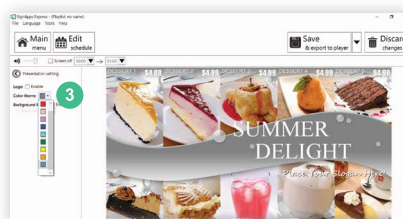

Beginner to get a head start

Intuitive UI Design

Drag & drop to create customized content and select built-in template to generate layout

Accept Multiple Media Format

Flexible with media content types, including Powerpoint, video, image, widget

Network Devices Discovery

Auto finding all of the devices connected to a network

Remote Content Update

Create and schedule playlists for all of your local and non-local in-service devices

- 1 Select template (Many vertical market templates available; example here: restaurant and QSR)

- 2 Change to your content

- 3 Select color theme from tools menu. Done!

SignApps Express	Standard	Cloud (License required)
Create looping content / dynamic playlists	●	●
Create multi-zone, interactive, live text, BrightWall, synchronized, and other advanced playlists	●	●
Create interactive trigger events	●	●
Support multiple content formats including image, media, PowerPoint, widget, ticker, audio, URL	●	●
Schedule playlists	●	●
Publish playlists to multiple device in local network	●	●
Publish playlists to multiple device in non-local network (remote content update)		●
Layout editor for creating templates		●