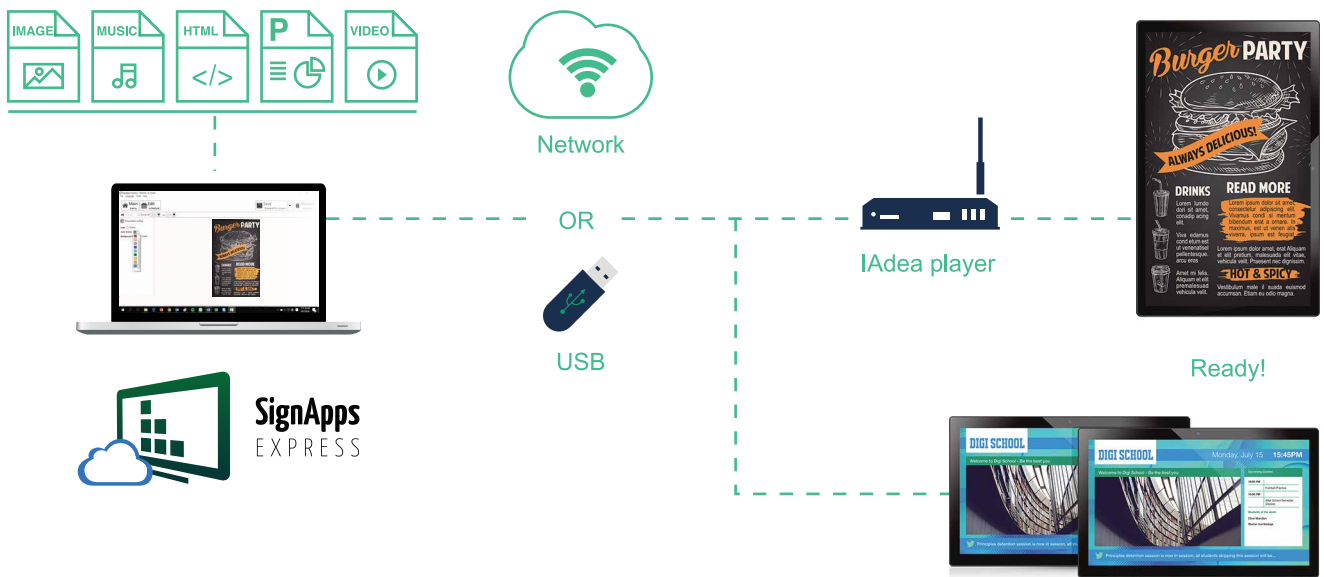

SignApps Express

When should you use IAdea SignApps Express?

Digital signage defines your customer's experience the moment he/she steps in your venue, whether it's a restaurant or a retail shop, an office building or a hotel lobby. At IAdea, we provide the most reliable hardware on the market. To enable customers with greater efficiency, IAdea SignApps Express is bundled with all IAdea devices – an elementary, easy-to-use tool that beginners in digital signage are welcome to leverage for simple demonstration, concept development and a quick run-through of all IAdea built-in features.

Network Devices Discovery

Auto finding all of the devices connected to a network

Remote Content Update

Create and schedule playlists for all of your local and non-local in-service devices

- 1 Select template (Many vertical market templates available; example here: restaurant and QSR)

- 2 Change to your content

- 3 Select color theme from tools menu. Done!

SignApps Express	Standard	Cloud (License required)
Create looping content / dynamic playlists	●	●
Create multi-zone, interactive, live text, BrightWall, synchronized, and other advanced playlists	●	●
Create interactive trigger events	●	●
Support multiple content formats including image, media, PowerPoint, widget, ticker, audio, URL	●	●
Schedule playlists	●	●
Publish playlists to multiple device in local network	●	●
Publish playlists to multiple device in non-local network (remote content update)		●
Layout editor for creating templates		●

How to use SignApps Express widgets, such as weather, clock and calendar? For a list of video tutorials, please visit IAdea YouTube channel.

Start using SignApps Express today to simplify your content distribution and grow your deployment from 1 to 100 in record time!